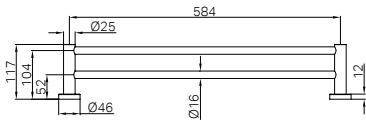

Gun Metal
NR1924dGM

Brushed Nickel
NR1924dBN

Brushed Gold
NR1924dBG

Brushed Bronze
NR1924dBZ

Matte White
NR1924dMW