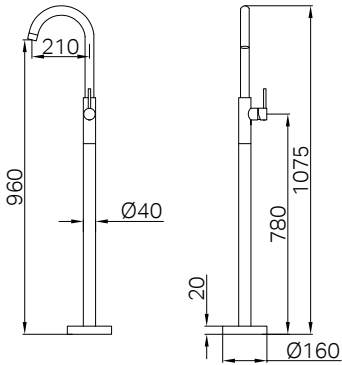

NR210903a01CH

Mecca Freestanding Bath Mixer Chrome

Wels Rating: N/A

Colours Available:

Matte Black
NR210903a01MB