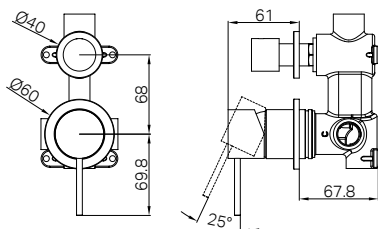

Universal Body

NRUB003P

Premium 35mm Universal Shower Mixer With Divertor Body Only

Trim Kit

NR221911stCH

Mecca Shower Mixer With Divertor Separate Back Plate Trim Kits Only Chrome Colours Available:

Whole Set

NR221911sCH

Mecca Shower Mixer With Divertor Separate Back Plate Chrome Colours Available: