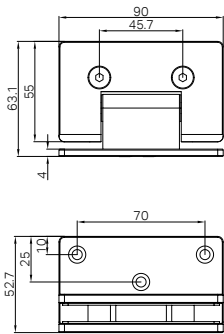

Matte Black
NRSH101aMB

NRSH102aCH

180 Degree Glass To Glass Shower Hinge 10mm Glass Chrome Colours Available: