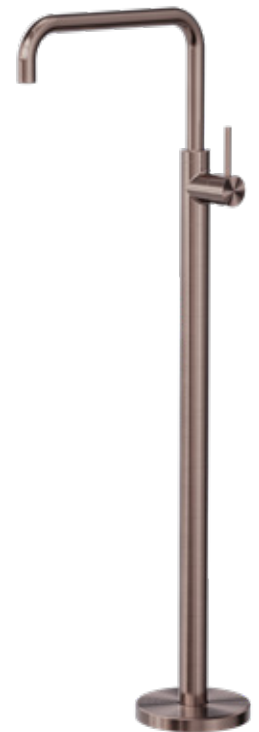

NR221903bCH

Mecca Freestanding Bath Mixer Square
Shape Chrome

Colours Available:

Matte Black
NR221903bMB

Gun Metal
NR221903bGM

Brushed Nickel
NR221903bBN

Brushed Gold
NR221903bBG

Brushed Bronze
NR221903bBZ