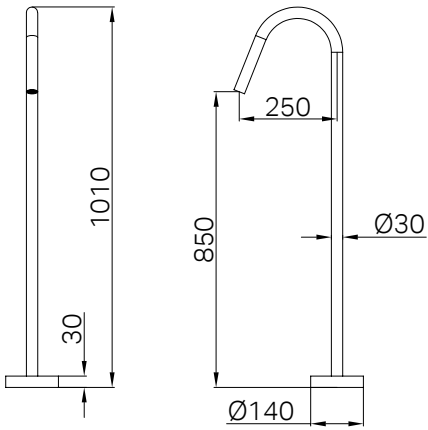

Gun Metal
NR221903aGM

Brushed Nickel
NR221903aBN

Brushed Gold
NR221903aBG

Brushed Bronze
NR221903aBZ

Matte White
NR221903aMW