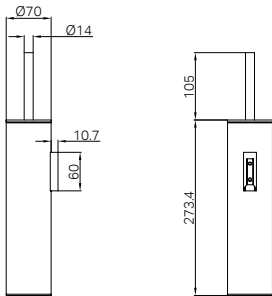

NR1988CH

Mecca Toilet Brush Holder Chrome
Colours Available:

NR1985CH

Mecca Soap Bottle Holder Chrome
Colours Available: