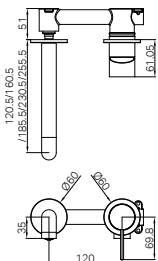

Universal Body

NRUB001aP

Premium 35mm Universal
Wall Basin/Bath Mixer Handle Up Body Only

Trim Kit

**NR221910d120tCH/NR221910d160tCH/NR221910d185tCH
/NR221910d230tCH/NR221910d260tCH**

Mecca Wall Basin/Bath Mixer Separate Back Plate Handle Up
120/160/185/230/260mm Trim Kits Only Chrome
Wels Rating: 5 Star, 6L/Min
Wels REG No. T41853/ T41623/ T41624/ T41625/ T41854
Colours Available: