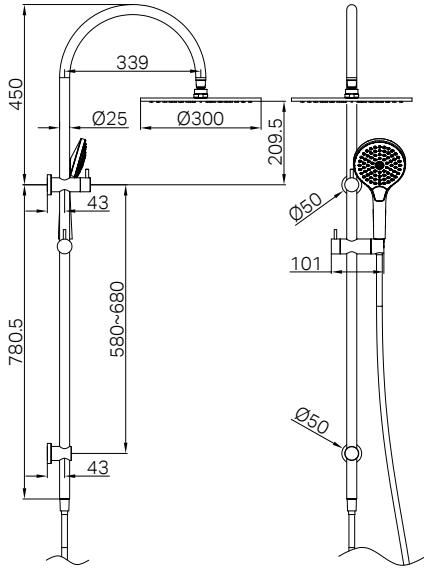

NR221905hCH

Mecca Twin Shower With Air Shower II Chrome

Wels Rating: Overhead Shower 3 Star, 9L/Min

Hand Shower 3 Star, 9L/Min

Wels REG No. S17339

Colours Available:

Matte Black
NR221905hMB

Gun Metal
NR221905hGM