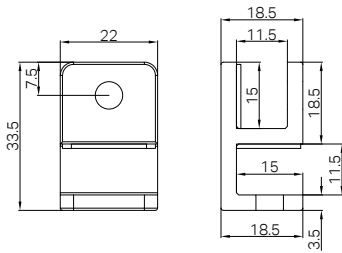

Matte Black
NRSH201aMB

NRSH202aCH

Shower F Bracket 10mm Glass Chrome
Colours Available: