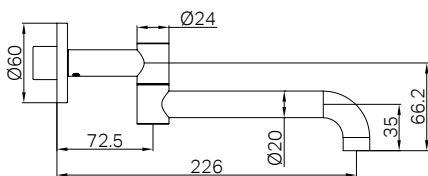

NR221903gCH

Mecca Wall Mounted Swivel Basin/Bath Spout
Only 225mm Chrome
Colours Available: