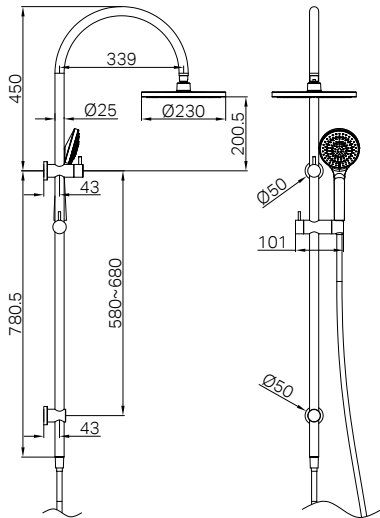

NR221905bCH

Mecca Twin Shower With Air Shower Chrome

Wels Rating: Overhead Shower 3 Star, 9L/Min

Hand Shower 3 Star, 9L/Min

Wels REG No. S17346

Colours Available: