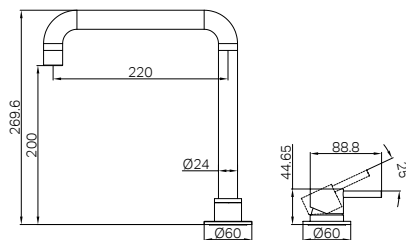

NR221901bCH

Mecca Hob Basin Mixer Round Swivel Spout Chrome
Wels Rating: 6 Star, 4.5L/Min
Wels REG No. T35401
Colours Available:

NR221901cCH

Mecca Hob Basin Mixer Square Swivel Spout Chrome
Wels Rating: 6 Star, 4.5L/Min
Wels REG No. T43218
Colours Available: