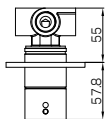

Universal Body

NRUB002aP

Premium 35mm Universal
Shower Mixer Handle Up Body Only

Trim Kit

NR221911btCH

Mecca Shower Mixer Handle Up 80mm
Plate Trim Kits Only Chrome

Colours Available:

Whole Set

NR221911bCH

Mecca Shower Mixer Handle Up 80mm
Plate Chrome

Colours Available: