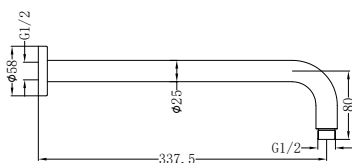

Matte Black
NR502MB
NR502IMB

Brushed Nickel
NR502BN
NR502IBN

Brushed Gold
NR502BG
NR502IBG

Gun Metal
NR502GM
NR502IGM

Brushed Bronze
NR502BZ
NR502IBZ

Matte White
NR502MW
NR502IMW

**NR503100CH/NR503150CH/NR503300CH
/NR503450CH/NR503600CH**

Round Ceiling Arm 100mm/150mm
/300mm/450mm/600mm Length Chrome
Colours Available: