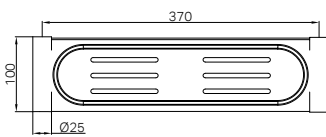

NR2330dCH

New Mecca Double Towel Rail 800mm Chrome
Colours Available:

NR2387aCH

New Mecca Metal Shower Shelf Chrome
Colours Available: