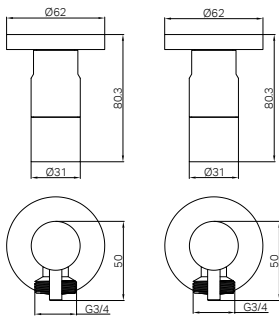

NRPL001GM

In Wall Toilet Push Plate Gun Metal
Colours Available: