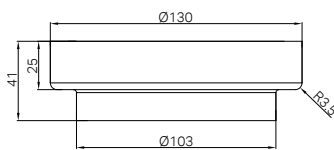

Brushed Nickel
 NRFW005BN

Brushed Gold
 NRFW005BG

Brushed Bronze
 NRFW005BZ

Nero Tapware

Heated Vertical Towel Rail

NR190003hCH

Mecca 240V 7 Bar Heated Towel Ladder Chrome
Colours Available:

Matte Black
NR190003hMB