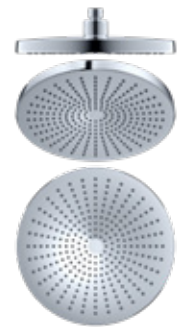

NR508076CH

230mm Air Shower Head Chrome

Wels Rating: 3 Star, 9.0L/Min

Wels REG No. S17296

Colours Available:

NR508079CH

250mm Opal Shower Head Chrome

Water Rating: 3 Star, 9.0L/Min

Wels REG No. S17297

Colours Available: