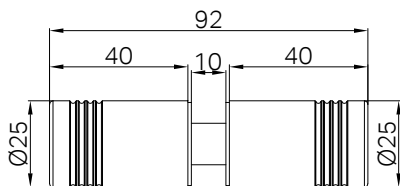

NRSH302aCH

Square Shower Knob Handle Chrome
Colours Available: