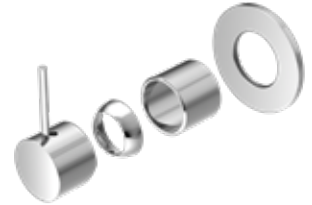

Mecca Shower Mixer Handle Up 80mm
Plate Trim Kits Only Chrome

Colours Available:

Matte Black
NR221911btMB

Gun Metal
NR221911btGM

Brushed Nickel
NR221911btBN

Brushed Gold
NR221911btBG

Brushed Bronze
NR221911btBZ