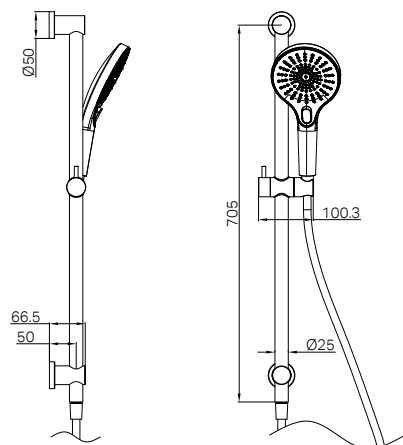

NR221905dGM

Mecca Shower Rail Gun Metal

Wels Rating: 3 Star, 9L/Min

Wels REG No. S15220

Colours Available:

NR221905dBZ

Mecca Shower Rail Brushed Bronze

Wels Rating: 3 Star, 9L/Min

Wels REG No. S15220

Colours Available: