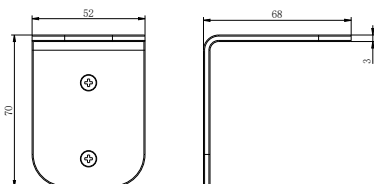

NR1988CH

Mecca Toilet Brush Holder Chrome
Colours Available:

NR1985CH

Mecca Soap Bottle Holder Chrome
Colours Available: