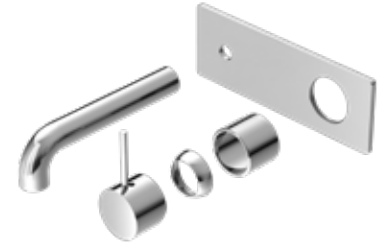

Trim Kit

**NR221910b120tCH/NR221910b160tCH/NR221910b185tCH
/NR221910b230tCH/NR221910b260tCH**

Mecca Wall Basin/Bath Mixer Handle Up
120/160/185/230/260mm Trim Kits Only Chrome

Wels Rating: 5 Star, 6L/Min

Wels REG No. T41849/ T41617/ T41618/ T41619/ T41850

Colours Available: