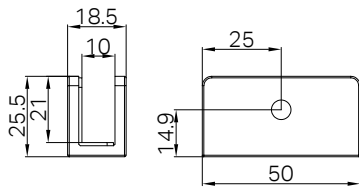

**NRSH204aCH**

90 Degree Glass To Wall Bracket
10mm Glass Chrome
Colours Available:

Matte Black
NRSH204aMB

Gun Metal
NRSH204aGM

Brushed Nickel
NRSH204aBN

Brushed Gold
NRSH204aBG

NRSH301aCH

Round Shower Knob Chrome
Colours Available: