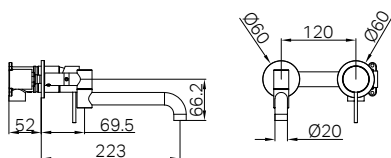

Universal Body

NRUB001P

Premium 35mm Universal
Wall Basin/Bath Mixer Body Only

Trim Kit

NR221910rtCH

Mecca Wall Basin/Bath Mixer Swivel
Spout 225mm Trim Kits Only Chrome
Wels Rating: 5 Star, 6L/Min
Wels REG No. T41781
Colours Available:

Whole Set

NR221910rCH

Mecca Wall Basin/Bath Mixer Swivel
Spout 225mm Chrome
Wels Rating: 5 Star, 6L/Min
Wels REG No. T41781
Colours Available: