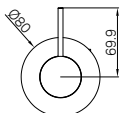

Universal Body

NRUB002aP

Premium 35mm Universal
Shower Mixer Handle Up Body Only

Trim Kit

NR221911btCH

Mecca Shower Mixer Handle Up 80mm
Plate Trim Kits Only Chrome

Colours Available:

Whole Set

NR221911bCH

Mecca Shower Mixer Handle Up 80mm
Plate Chrome

Colours Available: