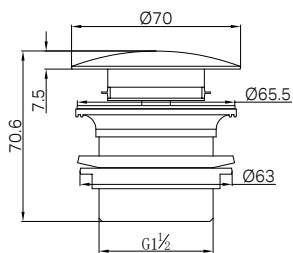

NRA706CH

Universal Pop Up Waste Chrome
Colours Available:

NRA707CH

40mm Bath Pop-Up Plug With Removable
Waste No Overflow Chrome
Colours Available: