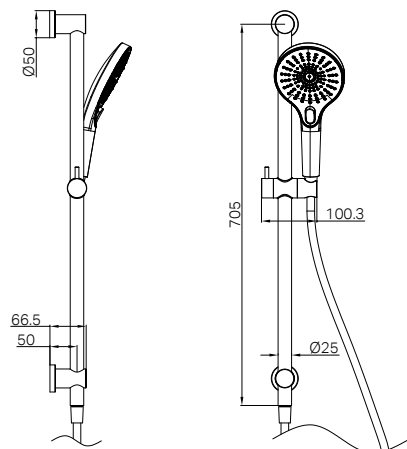

NR221905dGM

Mecca Shower Rail Gun Metal

Wels Rating: 3 Star, 9L/Min

Wels REG No. S15220

Colours Available:

Gun Metal
NR221905dGM

NR221905dBZ

Mecca Shower Rail Brushed Bronze

Wels Rating: 3 Star, 9L/Min

Wels REG No. S15220

Colours Available: