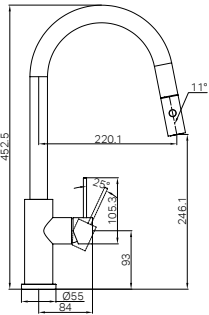

Matte Black
NR221908MB

Nero Tapware

*Mecca
Kitchen Mixer*