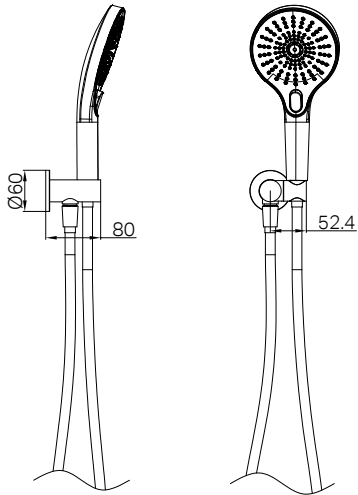

Mecca Shower On Bracket Gun Metal
Wels Rating: 3 star, 9L/Min
Wels REG No. S15224
Colours Available:

Shower Angle
Adjustable

Gun Metal
NR221905cGM

NR221905cBZ

Mecca Shower on Bracket Brushed Bronze
Wels Rating: 3 star, 9L/Min
Wels REG No. S15224
Colours Available: