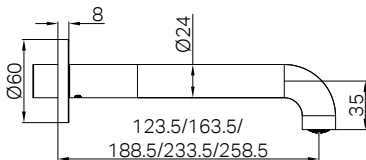

Matte Black
NR221903c120MB
NR221903c160MB
NR221903c185MB
NR221903c230MB
NR221903c260MB

Gun Metal
NR221903c120GM
NR221903c160GM
NR221903c185GM
NR221903c230GM
NR221903c260GM