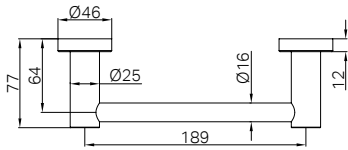

NR1980CH

Mecca Hand Towel Ring Chrome
Colours Available: