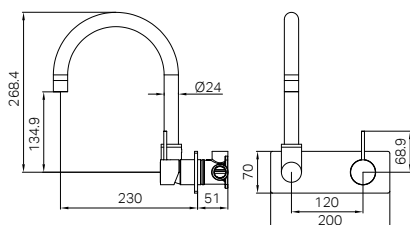

Universal Body

NRUB001aP

Premium 35mm Universal
Wall Basin/Bath Mixer Handle Up Body Only

Trim Kit

NR22191optCH

Mecca Wall Basin/Bath Mixer Swivel
Spout Handle Up Trim Kits Only Chrome
Wels Rating: 6 Star, 4.5L/Min
Wels REG No. T43211
Colours Available:

Whole Set

NR221910pCH

Mecca Wall Basin/Bath Mixer Swivel
Spout Handle Up Chrome
Wels Rating: 6 Star, 4.5L/Min
Wels REG No. T43211
Colours Available: