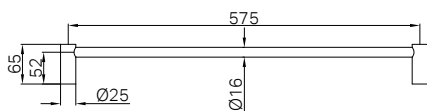

Brushed Nickel
NR2324BN

Brushed Gold
NR2324BG

NR2330CH

New Mecca Single Towel Rail 800mm Chrome
Colours Available:

Matte Black
NR2330MB

Gun Metal
NR2330GM

Brushed Nickel
NR2330BN

Brushed Gold
NR2330BG