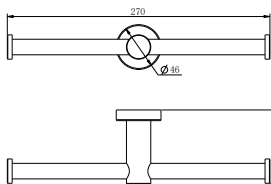

Brushed Gold
NR1986dBG

Brushed Bronze
NR1986dBZ

Matte White
NR1986dMW

**NR1930dCH**

Mecca Double Towel Rail 800mm Chrome
Colours Available:

Matte Black
NR1930dMB

Gun Metal
NR1930dGM

Brushed Nickel
NR1930dBN