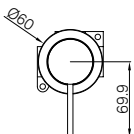

Universal Body

NRUB002P

Premium 35mm Universal Shower Mixer Body Only

Trim Kit

NR221911htCH

Mecca Shower Mixer 60mm Plate
Trim Kits Only Chrome

Whole Set

NR221911hCH

Mecca Shower Mixer 60mm Plate
Chrome