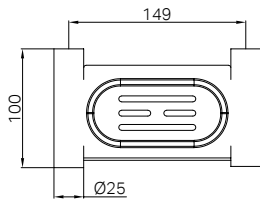

NR2386CH

New Mecca Toilet Roll Holder Chrome
Colours Available: