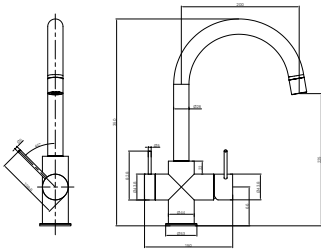

NR221907CH

Mecca Kitchen Mixer Chrome
Wels Rating: 6 Star, 4.5L/Min
Wels REG No. T34964
Colours Available: