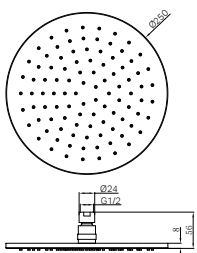

NR506CH

Round Swivel Shower Arm Chrome
Colours Available:

NRROA1001CH

250mm Round Shower Head Chrome
Wels Rating: 3 Star, 9.0L/Min
Wels REG No. S16683
Colours Available: