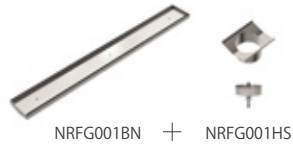

NRFG001BN + NRFG001HS

Brushed Nickel
NRFG001HSBN