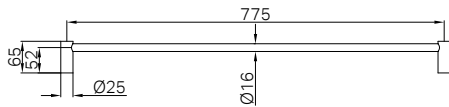

NR2330CH

New Mecca Single Towel Rail 800mm Chrome
Colours Available:

NR2324dCH

New Mecca Double Towel Rail 600mm Chrome
Colours Available: