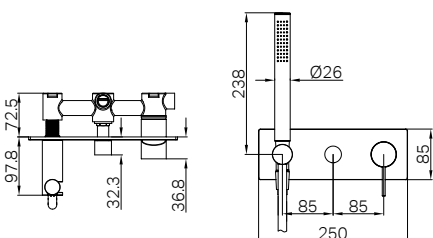

Universal Body

NRUB004P

Premium 35mm Universal Shower System Body Only

Trim Kit

NR221912etCH

Mecca Shower Mixer Divertor System

Trim Kits Only Chrome

Wels Rating: 4 Star, 7.5L/Min

Wels REG No. S17397

Colours Available:

Whole Set

NR221912eCH

Mecca Shower Mixer Divertor System Chrome

Wels Rating: 4 Star, 7.5L/Min

Wels REG No. S17397

Colours Available: