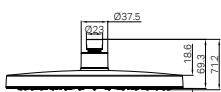

Gun Metal
NR508079GM

Brushed Nickel
NR508079BN

Brushed Gold
NR508079BG

Brushed Bronze
NR508079BZ

Nero Tapware

Opal Shower Head

NR221905CH

Mecca Shower On Bracket With
Air Shower Chrome
Wels Rating: 3 Star, 9L/Min
Wels REG No. S15168
Colours Available: