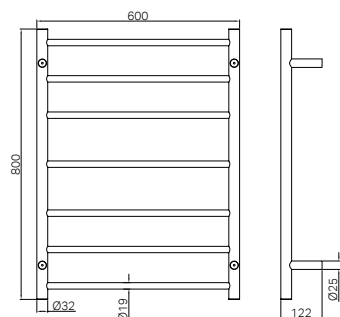

Matte Black
NR190001MB

Gun Metal
NR190001GM