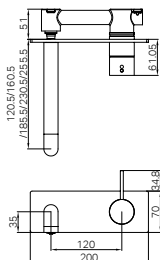

Matte White

NR221910b120MW
NR221910b160MW
NR221910b185MW
NR221910b230MW
NR221910b260MW