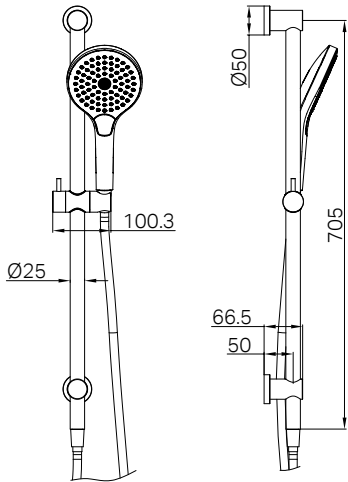

NR221905gCH

Mecca Shower Rail With Air Shower II Chrome

Wels Rating: 3 Star, 9L/Min

Wels REG No. S17300

Colours Available:

Water Inlet →