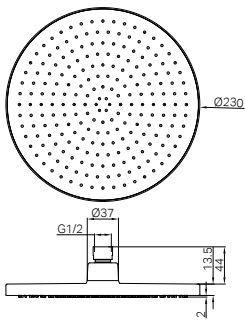

Matte Black
NR508076MB

NR508079CH

250mm Opal Shower Head Chrome

Water Rating: 3 Star, 9.0L/Min

Wels REG No. S17297

Colours Available: