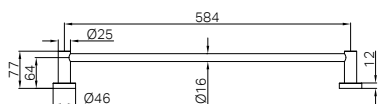

NR1924dCH

Mecca Double Towel Rail 600mm Chrome
Colours Available:

Matte Black
NR1924dMB

Gun Metal
NR1924dGM

Brushed Nickel
NR1924dBN

Brushed Gold
NR1924dBG

Brushed Bronze
NR1924dBZ

Matte White
NR1924dMW

NR1924CH

Mecca Single Towel Rail 600mm Chrome
Colours Available: