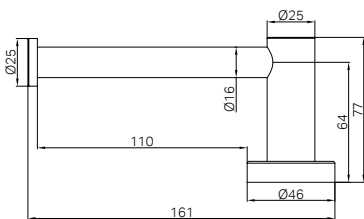

Gun Metal
NR1986GM

Brushed Nickel
NR1986BN

Brushed Gold
NR1986BG

Brushed Bronze
NR1986BZ

Matte White
NR1986MW