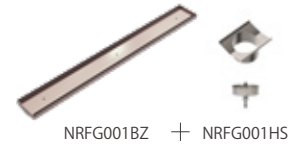

NRFG001BZ + NRFG001HS

Brushed Bronze
NRFG001HSBZ