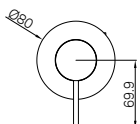

Universal Body

NRUB002P

Premium 35mm Universal Shower Mixer Body Only

Trim Kit

NR221911tCH

Mecca Shower Mixer 80mm Plate
Trim Kits Only Chrome

Colours Available:

Whole Set

NR221911CH

Mecca Shower Mixer 80mm Plate
Chrome

Colours Available: