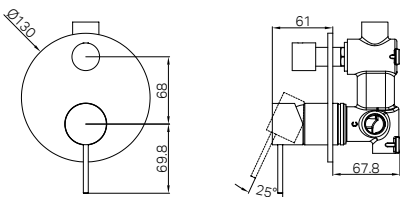

Universal Body

NRUB003P

Premium 35mm Universal Shower Mixer With Divertor Body Only

Trim Kit

NR221911atCH

Mecca Shower Mixer With Divertor Trim Kits Only Chrome

Whole Set

NR221911aCH

Mecca Shower Mixer With Divertor Chrome