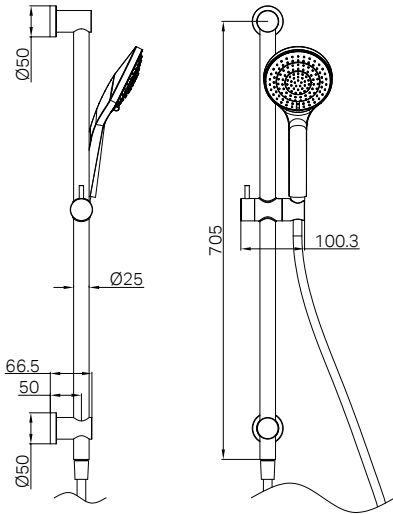

Shower Angle
Adjustable

Matte Black
NR221905MB

Brushed Nickel
NR221905BN

Brushed Gold
NR221905BG

Matte White
NR221905MW

NR221905aCH

Mecca Shower Rail With Air Shower Chrome
 Wels Rating: 3 Star, 9L/Min
 Wels REG No. S15218
 Colours Available: