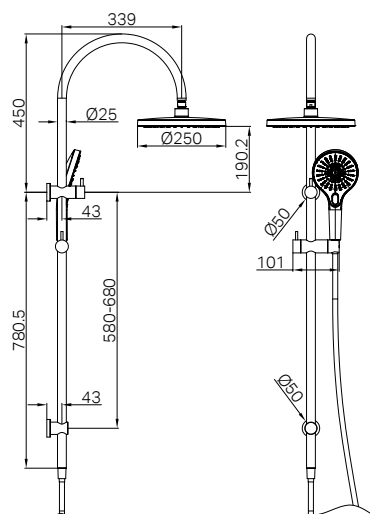

Brushed Bronze
NR221905eBZ