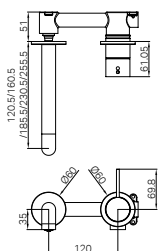

Matte White

- NR221910d120MW
- NR221910d160MW
- NR221910d185MW
- NR221910d230MW
- NR221910d260MW