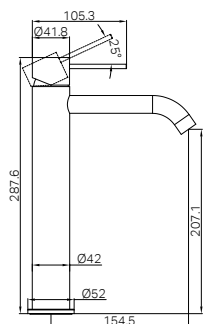

Matte Black
NR221901aMB