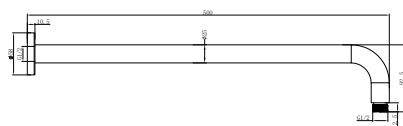

Matte Black
NR502MB
NR502IMB

Brushed Nickel
NR502BN
NR502IBN

Brushed Gold
NR502BG
NR502IBG

Gun Metal
NR502GM
NR502IGM

Brushed Bronze
NR502BZ
NR502IBZ

Matte White
NR502MW
NR502IMW

**NR503100CH/NR503150CH/NR503300CH
/NR503450CH/NR503600CH**

Round Ceiling Arm 100mm/150mm
/300mm/450mm/600mm Length Chrome
Colours Available: