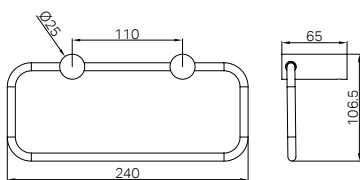

NR2380CH

New Mecca Hand Towel Rail Chrome
Colours Available:

NR2380aCH

New Mecca Towel Ring Chrome
Colours Available: