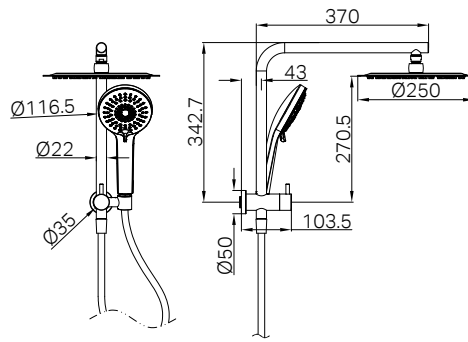

Wels Rating: Overhead Shower 3 Star, 9L/Min

Hand Shower 3 Star, 9L/Min

Wels REG No. S17337

Colours Available:

Brushed Bronze
NR221905eBZ

NR250805eCH

Mecca 2 In 1 Twin Shower Chrome
 WELS Rating: Overhead Shower 9L/Min, 3 Star,
 Hand Shower 7.5L/Min, Not Star Rated
 WELS Registration No: S18365
 Colours Available: