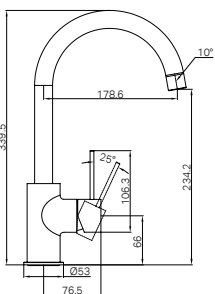

Matte Black
NR221907MB

Gun Metal
NR221907GM