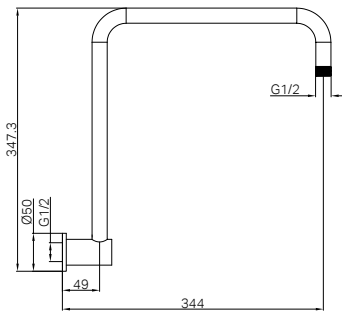

Brushed Nickel
NR506BN

Brushed Gold
NR506BG

NRROA1001CH

250mm Round Shower Head Chrome
Wels Rating: 3 Star, 9.0L/Min
Wels REG No. S16683
Colours Available:

Matte Black
NRROA1001MB

Gun Metal
NRROA1001GM

Brushed Nickel
NRROA1001BN