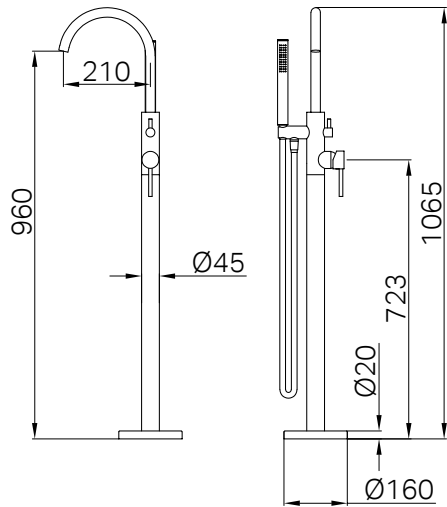

NR210903aCH

Mecca Round Freestanding Mixer With
Hand Shower Chrome
Wels Rating: 3 Star, 9L/Min (Hand Shower Only)
Wels REG No. S17463
Colours Available:

Matte Black
NR210903aMB