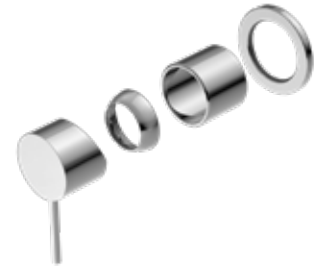

Trim Kit

NR221911htCH

Mecca Shower Mixer 60mm Plate
Trim Kits Only Chrome