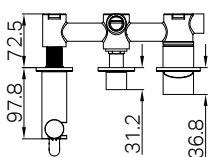

Gun Metal
NR221912fGM

Brushed Nickel
NR221912fBN

Brushed Gold
NR221912fBG

Brushed Bronze
NR221912fBZ

Matte White
NR221912fMW

NR221903dCH

Mecca Wall Mount Bath Mixer With Hand Shower Chrome
 Wels Rating: Not Star Rated, 7.5L/Min
 Wels REG No. S14708
 Colours Available: