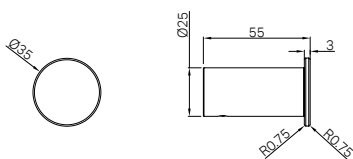

Brushed Gold
NR1982bBG

Brushed Bronze
NR1982bBZ

Matte White
NR1982bMW

NR1980aCH

Mecca Hand Towel Rail Chrome
Colours Available:

Matte Black
NR1980aMB

Gun Metal
NR1980aGM

Brushed Nickel
NR1980aBN