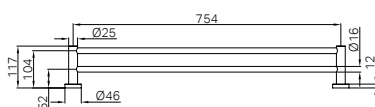

NR1986dCH

Mecca Double Toilet Roll Holder Chrome
Colours Available:

NR1930dCH

Mecca Double Towel Rail 800mm Chrome
Colours Available: