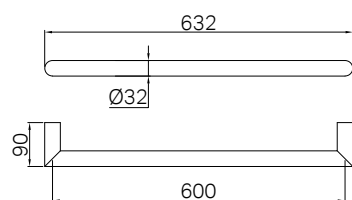

Gun Metal
NR1925hGM

Brushed Nickel
NR1925hBN

Brushed Gold
NR1925hBG

Brushed Bronze
NR1925hBZ

Graphite
NR1925hGR

NR190001CH

Non-Heated Towel Ladder Chrome
Colours Available: