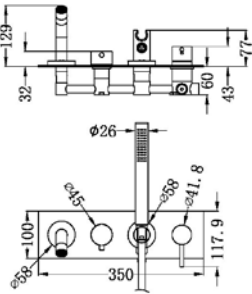

NR221903dCH

Mecca Wall Mount Bath Mixer With Hand Shower Chrome
Wels Rating: Not Star Rated, 7.5L/Min
Wels REG No. S14708
Colours Available: