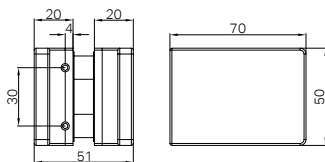

NRSH301aCH

Round Shower Knob Chrome
Colours Available:

NRSH302aCH

Square Shower Knob Handle Chrome
Colours Available: