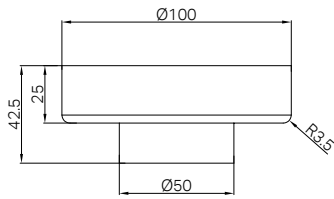

Matte Black
NRFW003MB

Gun Metal
NRFW003GM

Brushed Nickel
NRFW003BN

Brushed Gold
NRFW003BG

Brushed Bronze
NRFW003BZ

NRFW005CH

130mm Round Tile Insert Floor Waste
100mm Outlet Chrome
Colours Available: