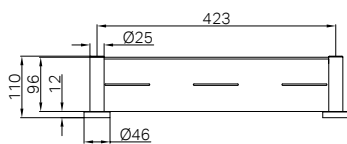

Gun Metal
NR1987aGM

Brushed Nickel
NR1987aBN

Brushed Gold
NR1987aBG

Brushed Bronze
NR1987aBZ

Matte White
NR1987aMW