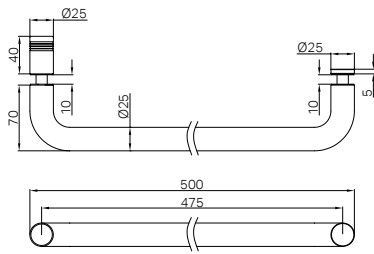

Brushed Nickel
NRSH302aBN

Brushed Gold
NRSH302aBG

NRSH303aCH

Towel Bar 500mm Chrome
Colours Available:

Matte Black
NRSH303aMB

Gun Metal
NRSH303aGM

Brushed Nickel
NRSH303aBN

Brushed Gold
NRSH303aBG