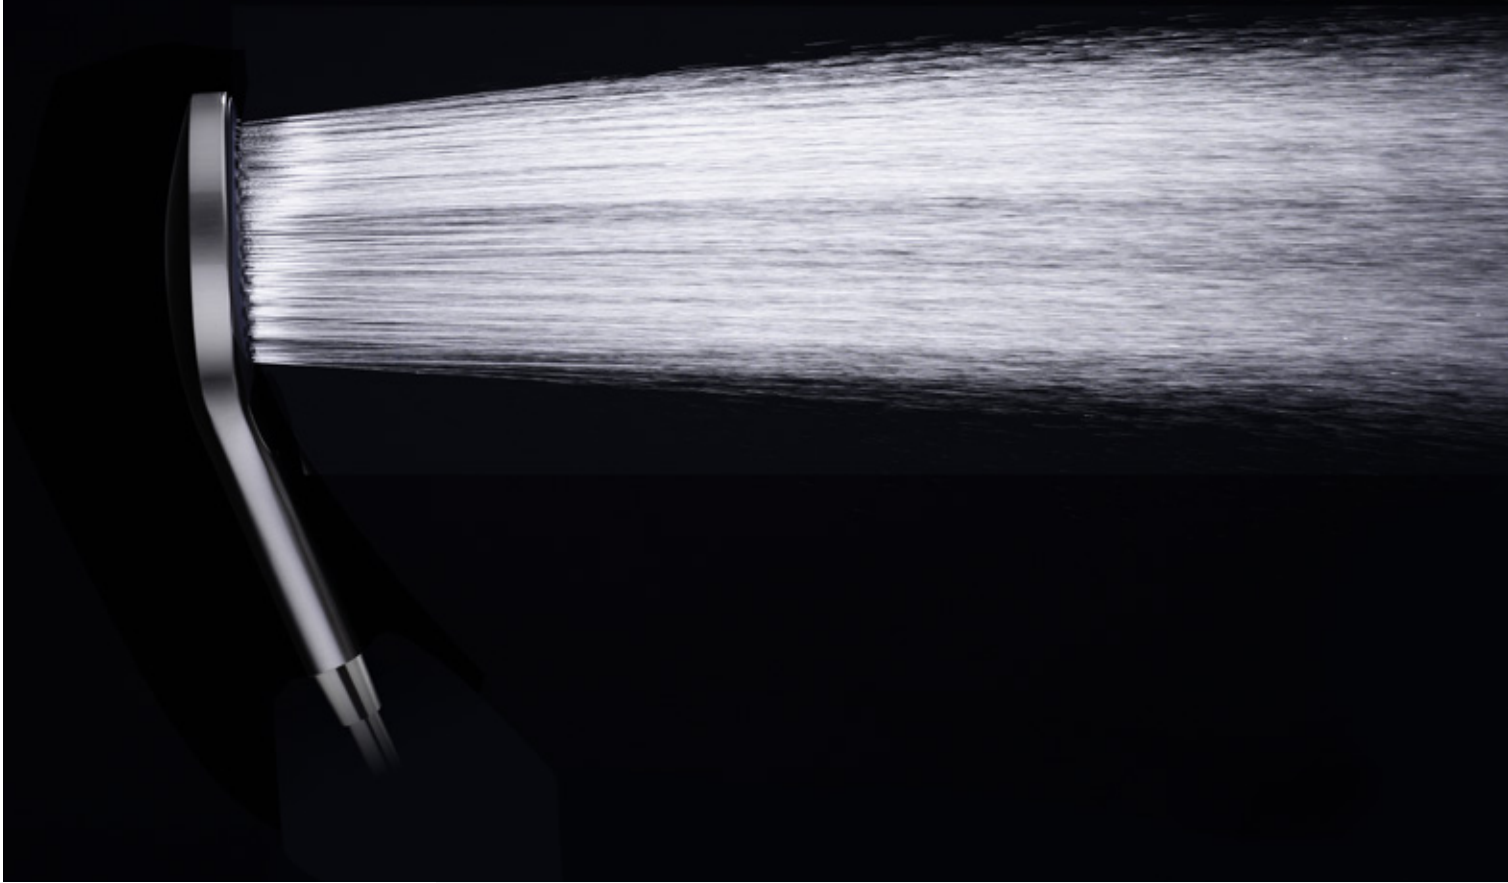

Matte Black
NR250805eMB

Gun Metal
NR250805eGM

Brushed Nickel
NR250805eBN

Brushed Gold
NR250805eBG

Nero Tapware

Air Shower II

This new Air Shower II is going to completely transform the way you look at showering.

Our product development team have redesigned the shower nozzles with 4 times as many holes compared to the first generation for an even more delicate splash and lighter, airier feel.

Hand-held Air shower II has 76 nodules, each with 4 holes, hence providing you with the ultimate showering experience. Air Shower II also comes with increased functionality with the inclusion of superior decontamination. Forget the worries of clogging outlet holes due to water quality problems as you can get rid of residual deposits at a touch of a button.

This provides you with the same luxurious feel from the first time you experience it until the last.