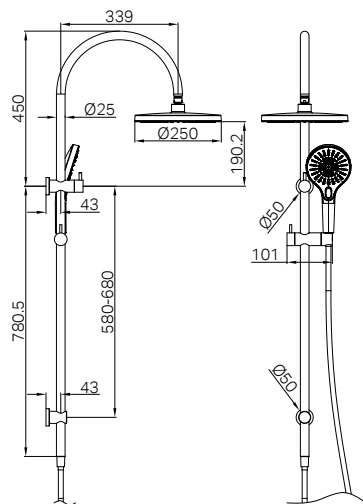

NR221905eGM

Mecca Twin Shower Gun Metal

Wels Rating: Overhead Shower 3 Star, 9L/Min

Hand Shower 3 Star, 9L/Min

Wels REG No. S17337

Colours Available:

Gun Metal
NR221905eGM

NR221905eBZ

Mecca Twin Shower Brushed Bronze

Wels Rating: Overhead Shower 3 Star, 9L/Min

Hand Shower 3 Star, 9L/Min

Wels REG No. S17337

Colours Available: