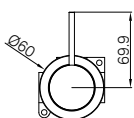

Universal Body

NRUB002aP

Premium 35mm Universal
Shower Mixer Handle Up Body Only

Trim Kit

NR221911jtCH

Mecca Shower Mixer 60mm Handle Up
Plate Trim Kits Only Chrome
Colours Available:

Whole Set

NR221911jCH

Mecca Shower Mixer 60mm Handle Up
Plate Chrome
Colours Available: