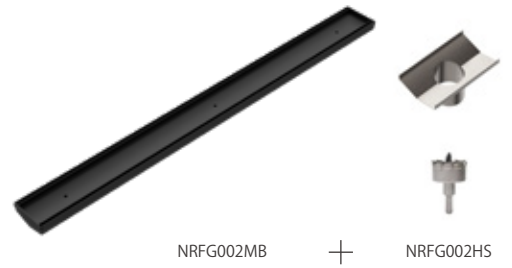

NRFG002MB + NRFG002HS