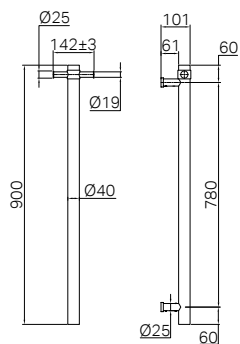

Gun Metal
NRV902hGM

Brushed Nickel
NRV902hBN

Brushed Gold
NRV902hBG

Brushed Bronze
NRV902hBZ

Graphite
NRV902hGR

NR1925hCH

Mecca 240V Single Heated Towel Rail Chrome
Colours Available:

Matte Black
NR1925hMB