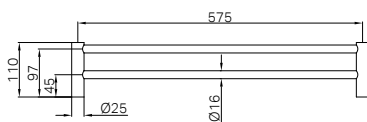

**NR2324dCH**

New Mecca Double Towel Rail 600mm Chrome
Colours Available:

Matte Black
NR2324dMB

Gun Metal
NR2324dGM

Brushed Nickel
NR2324dBN

Brushed Gold
NR2324dBG

NR2330dCH

New Mecca Double Towel Rail 800mm Chrome
Colours Available: