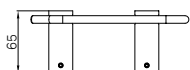

**NR2386CH**

New Mecca Toilet Roll Holder Chrome
Colours Available:

Matte Black
NR2386MB

Gun Metal
NR2386GM

Brushed Nickel
NR2386BN

Brushed Gold
NR2386BG

NR2380CH

New Mecca Hand Towel Rail Chrome
Colours Available: