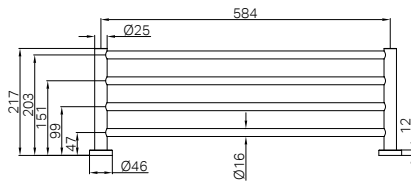

NR1986CH

Mecca Toilet Roll Holder Chrome
Colours Available: