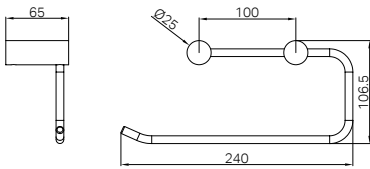

NR2380aCH

New Mecca Towel Ring Chrome
Colours Available: