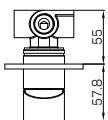

Universal Body

NRUB002P

Premium 35mm Universal Shower Mixer Body Only

Trim Kit

NR221911tCH

Mecca Shower Mixer 80mm Plate
Trim Kits Only Chrome

Colours Available:

Whole Set

NR221911CH

Mecca Shower Mixer 80mm Plate
Chrome

Colours Available: