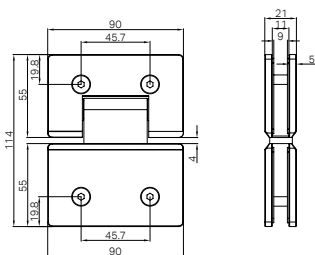

NRSH102aCH

180 Degree Glass To Glass Shower Hinge 10mm Glass Chrome Colours Available:

Matte Black
NRSH102aMB

Gun Metal
NRSH102aGM

Brushed Nickel
NRSH102aBN

Brushed Gold
NRSH102aBG

NRSH201aCH

Over-Panel Glass To Glass Fitting
10mm Glass Chrome
Colours Available: