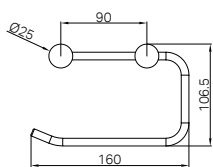

NR2381CH

New Mecca Soap Dish Holder Chrome
Colours Available:

NR2386CH

New Mecca Toilet Roll Holder Chrome
Colours Available: