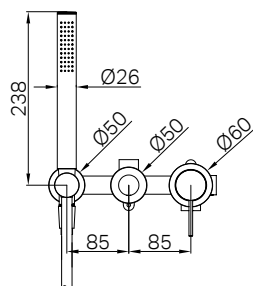

Universal Body

NRUB004P

Premium 35mm Universal
Shower System Body Only

Trim Kit

NR221912ftCH

Mecca Shower Mixer Divertor System Separate
Back Plate Trim Kits Only Chrome

Wels Rating: 4 Star, 7.5L/Min

Wels REG No. S17398

Colours Available:

Whole Set

NR221912fCH

Mecca Shower Mixer Divertor System Separate
Back Plate Chrome

Wels Rating: 4 Star, 7.5L/Min

Wels REG No. S17398

Colours Available: