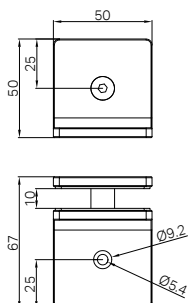

**NRSH204aCH**

90 Degree Glass To Wall Bracket
10mm Glass Chrome
Colours Available:

Matte Black
NRSH204aMB

Gun Metal
NRSH204aGM

Brushed Nickel
NRSH204aBN

Brushed Gold
NRSH204aBG

NRSH301aCH

Round Shower Knob Chrome
Colours Available: