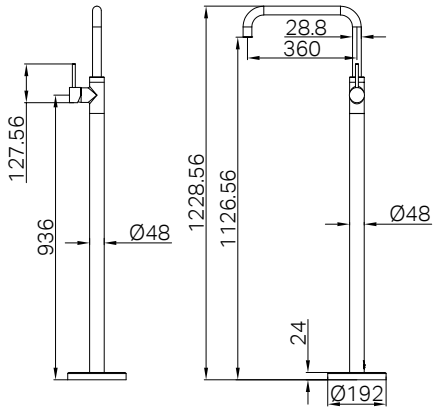

NR221903bCH

Mecca Freestanding Bath Mixer Square
Shape Chrome

Colours Available:

Matte Black
NR221903bMB