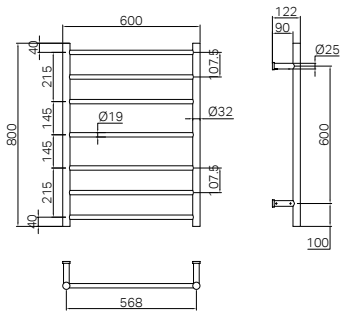

Gun Metal
NR190003hGM

Brushed Nickel
NR190003hBN

Brushed Gold
NR190003hBG

Brushed Bronze
NR190003hBZ

Graphite
NR190003hGR

NRV902hCH

Mecca 240V Single Vertical Heated Towel Rail Chrome
Colours Available:

Matte Black
NRV902hMB