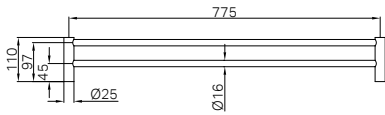

NR2330dCH

New Mecca Double Towel Rail 800mm Chrome
Colours Available:

NR2387aCH

New Mecca Metal Shower Shelf Chrome
Colours Available: