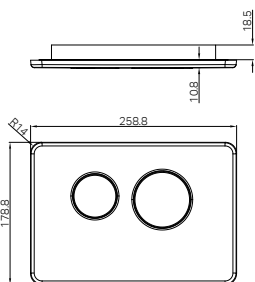

NR262109dCH

Washing Machine Tap Set Chrome
Colours Available:

NRPL001GM

In Wall Toilet Push Plate Gun Metal
Colours Available: