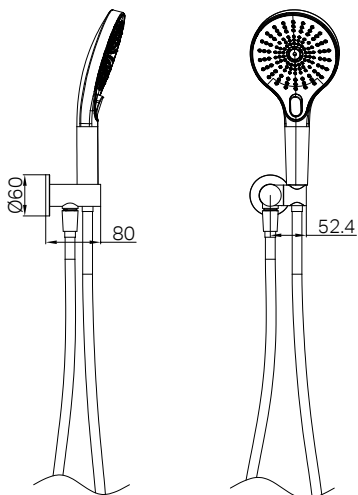

Mecca Shower On Bracket Gun Metal
Wels Rating: 3 star, 9L/Min
Wels REG No. S15224
Colours Available:

Shower Angle
Adjustable

Gun Metal
NR221905cGM

NR221905cBZ

Mecca Shower on Bracket Brushed Bronze
Wels Rating: 3 star, 9L/Min
Wels REG No. S15224
Colours Available: