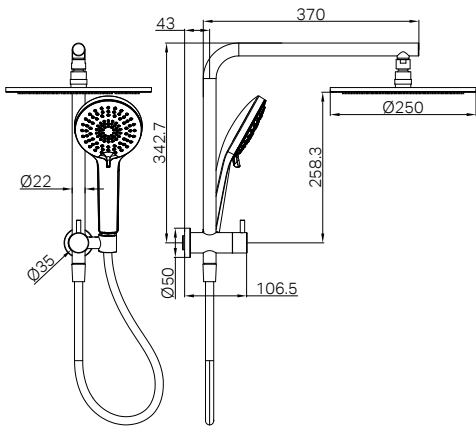

Wels Rating: Overhead Shower 3 Star, 9L/Min

Hand Shower 3 Star, 9L/Min

Wels REG No. S17337

Colours Available:

Brushed Bronze
NR221905eBZ

NR250805eCH

Mecca 2 In 1 Twin Shower Chrome
 WELS Rating: Overhead Shower 9L/Min, 3 Star,
 Hand Shower 7.5L/Min, Not Star Rated
 WELS Registration No: S18365
 Colours Available: