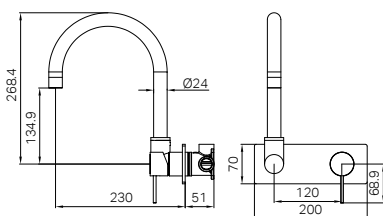

Universal Body

NRUB001P

Premium 35mm Universal
Wall Basin/Bath Mixer Body Only

Trim Kit

NR221910qtCH

Mecca Wall Basin/Bath Mixer Swivel
Spout Trim Kits Only Chrome
Wels Rating: 6 Star, 4.5L/Min
Wels REG No. T43210
Colours Available:

Whole Set

NR221910qCH

Mecca Wall Basin/Bath Mixer Swivel
Spout Chrome
Wels Rating: 6 Star, 4.5L/Min
Wels REG No. T43210
Colours Available: