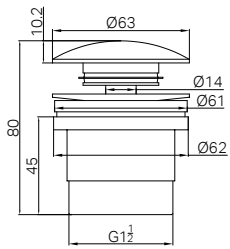

NRA707CH

40mm Bath Pop-Up Plug With Removable
Waste No Overflow Chrome
Colours Available: