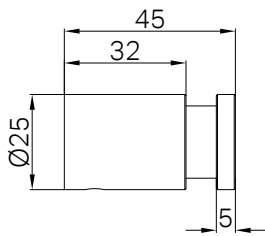

NR2324CH

New Mecca Single Towel Rail 600mm Chrome