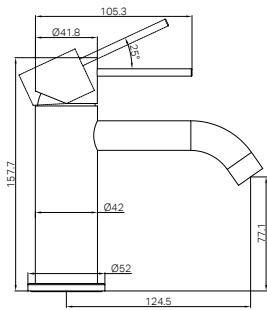

NR221901aCH

Mecca Tall Basin Mixer Chrome
Wels Rating: 5 Star, 5L/Min
Wels REG No. T43213
Colours Available: