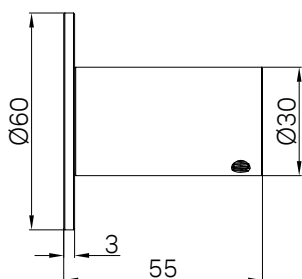

NR1982bCH

Mecca Robe Hook Slim Chrome
Colours Available: