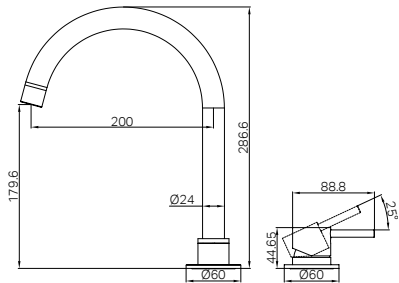

NR221901cCH

Mecca Hob Basin Mixer Square Swivel Spout Chrome
Wels Rating: 6 Star, 4.5L/Min
Wels REG No. T43218
Colours Available: