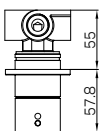

Mecca Shower Mixer 60mm Handle Up
Plate Chrome
Colours Available:

Matte Black
NR221911jMB

Gun Metal
NR221911jGM

Brushed Nickel
NR221911jBN

Brushed Gold
NR221911jBG

Brushed Bronze
NR221911jBZ

Matte White
NR221911jMW