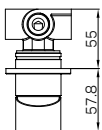

Universal Body

NRUB002P

Premium 35mm Universal Shower Mixer Body Only

Trim Kit

NR221911htCH

Mecca Shower Mixer 60mm Plate
Trim Kits Only Chrome

Whole Set

NR221911hCH

Mecca Shower Mixer 60mm Plate
Chrome