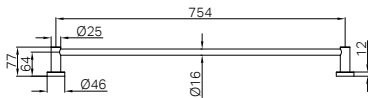

Gun Metal
NR1930GM

Brushed Nickel
NR1930BN

Brushed Gold
NR1930BG

Brushed Bronze
NR1930BZ