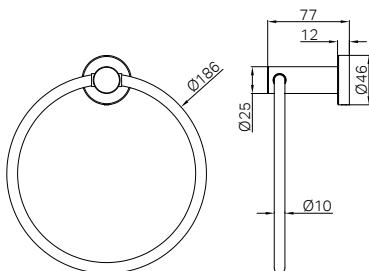

Brushed Gold
NR1980BG

Brushed Bronze
NR1980BZ

Matte White
NR1980MW

NR1924dCH

Mecca Double Towel Rail 600mm Chrome
Colours Available:

Matte Black
NR1924dMB

Gun Metal
NR1924dGM

Brushed Nickel
NR1924dBN