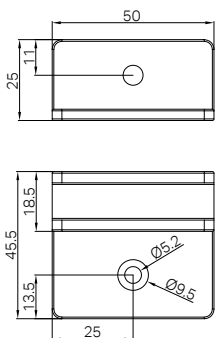

Matte Black
NRSH202aMB