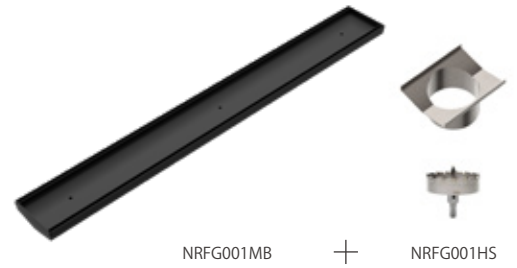

NRFG001hsMB

Tile Insert V Channel Floor Grate 89mm
Outlet With Hole Saw Matte Black
Colours Available:

NRFG001MB + NRFG001HS