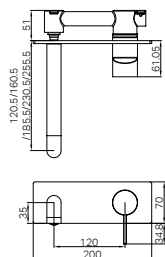

Universal Body

NRUBoo1P

Premium 35mm Universal
Wall Basin/Bath Mixer Body Only

Trim Kit

NR221910a120tCH/NR221910a160tCH/NR221910a185tCH
/NR221910a230tCH/NR221910a260tCH

Mecca Wall Basin/Bath Mixer 120/160/185/230/260mm
Trim Kits Only Chrome
Wels Rating: 5 Star, 6L/Min
Wels REG No. T41847/ T41614/ T41615/ T41616/ T41848
Colours Available:

Matte Black

NR221910a120tMB
NR221910a160tMB
NR221910a185tMB
NR221910a230tMB
NR221910a260tMB

Gun Metal

NR221910a120tGM
NR221910a160tGM
NR221910a185tGM
NR221910a230tGM
NR221910a260tGM

Brushed Nickel

NR221910a120tBN
NR221910a160tBN
NR221910a185tBN
NR221910a230tBN
NR221910a260tBN

Brushed Gold

NR221910a120tBG
NR221910a160tBG
NR221910a185tBG
NR221910a230tBG
NR221910a260tBG

Brushed Bronze

NR221910a120tBZ
NR221910a160tBZ
NR221910a185tBZ
NR221910a230tBZ
NR221910a260tBZ

Matte White

NR221910a120tMW
NR221910a160tMW
NR221910a185tMW
NR221910a230tMW
NR221910a260tMW

Whole Set

NR221910a120CH/NR221910a160CH/NR221910a185CH
/NR221910a230CH/NR221910a260CH

Mecca Wall Basin/Bath Mixer
120/160/185/230/260mm Chrome
Wels Rating: 5 Star, 6L/Min
Wels REG No. T41847/ T41614/ T41615/ T41616/ T41848
Colours Available:

Matte Black

NR221910a120MB
NR221910a160MB
NR221910a185MB
NR221910a230MB
NR221910a260MB

Gun Metal

NR221910a120GM
NR221910a160GM
NR221910a185GM
NR221910a230GM
NR221910a260GM

Brushed Nickel

NR221910a120BN
NR221910a160BN
NR221910a185BN
NR221910a230BN
NR221910a260BN

Brushed Gold

NR221910a120BG
NR221910a160BG
NR221910a185BG
NR221910a230BG
NR221910a260BG

Brushed Bronze

NR221910a120BZ
NR221910a160BZ
NR221910a185BZ
NR221910a230BZ
NR221910a260BZ

Matte White